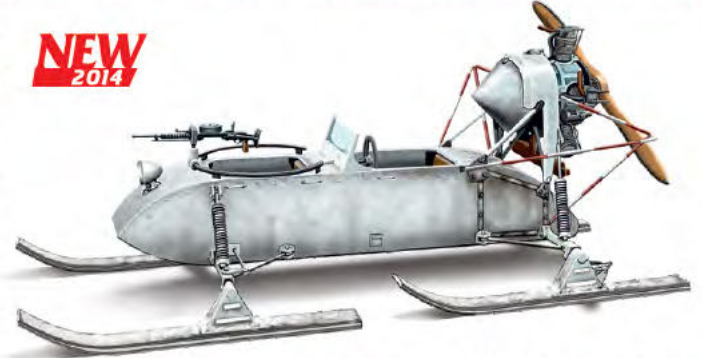

**72293** 10,5cm leFH-16 Sfl. Auf Geschuetzpanzer Mk.VI(e)

1938 Olympia Cabriolet **72507** Kfz.1

**72506** 1937 Olympia Sedan

72512 Kfz.4 light AA support car

WITH-ETCHED PARTS

NEW 2014

NEW 2014

72513 British Staff Car Forlite Saloon 8HP mod. 1939

WITH-ETCHED PARTS

72516 Soviet WW2 NKL-16/41 Aerosan

NEW 2014

72517 Soviet WW2 Aerosan 98K

72518 1938 Olympia Stabswagen 4 door saloon

RUBBER TRACKS

WITH-ETCHED PARTS

72519 Funk/Beobachtungspanzer auf PzKpfw Mk.VI(e)